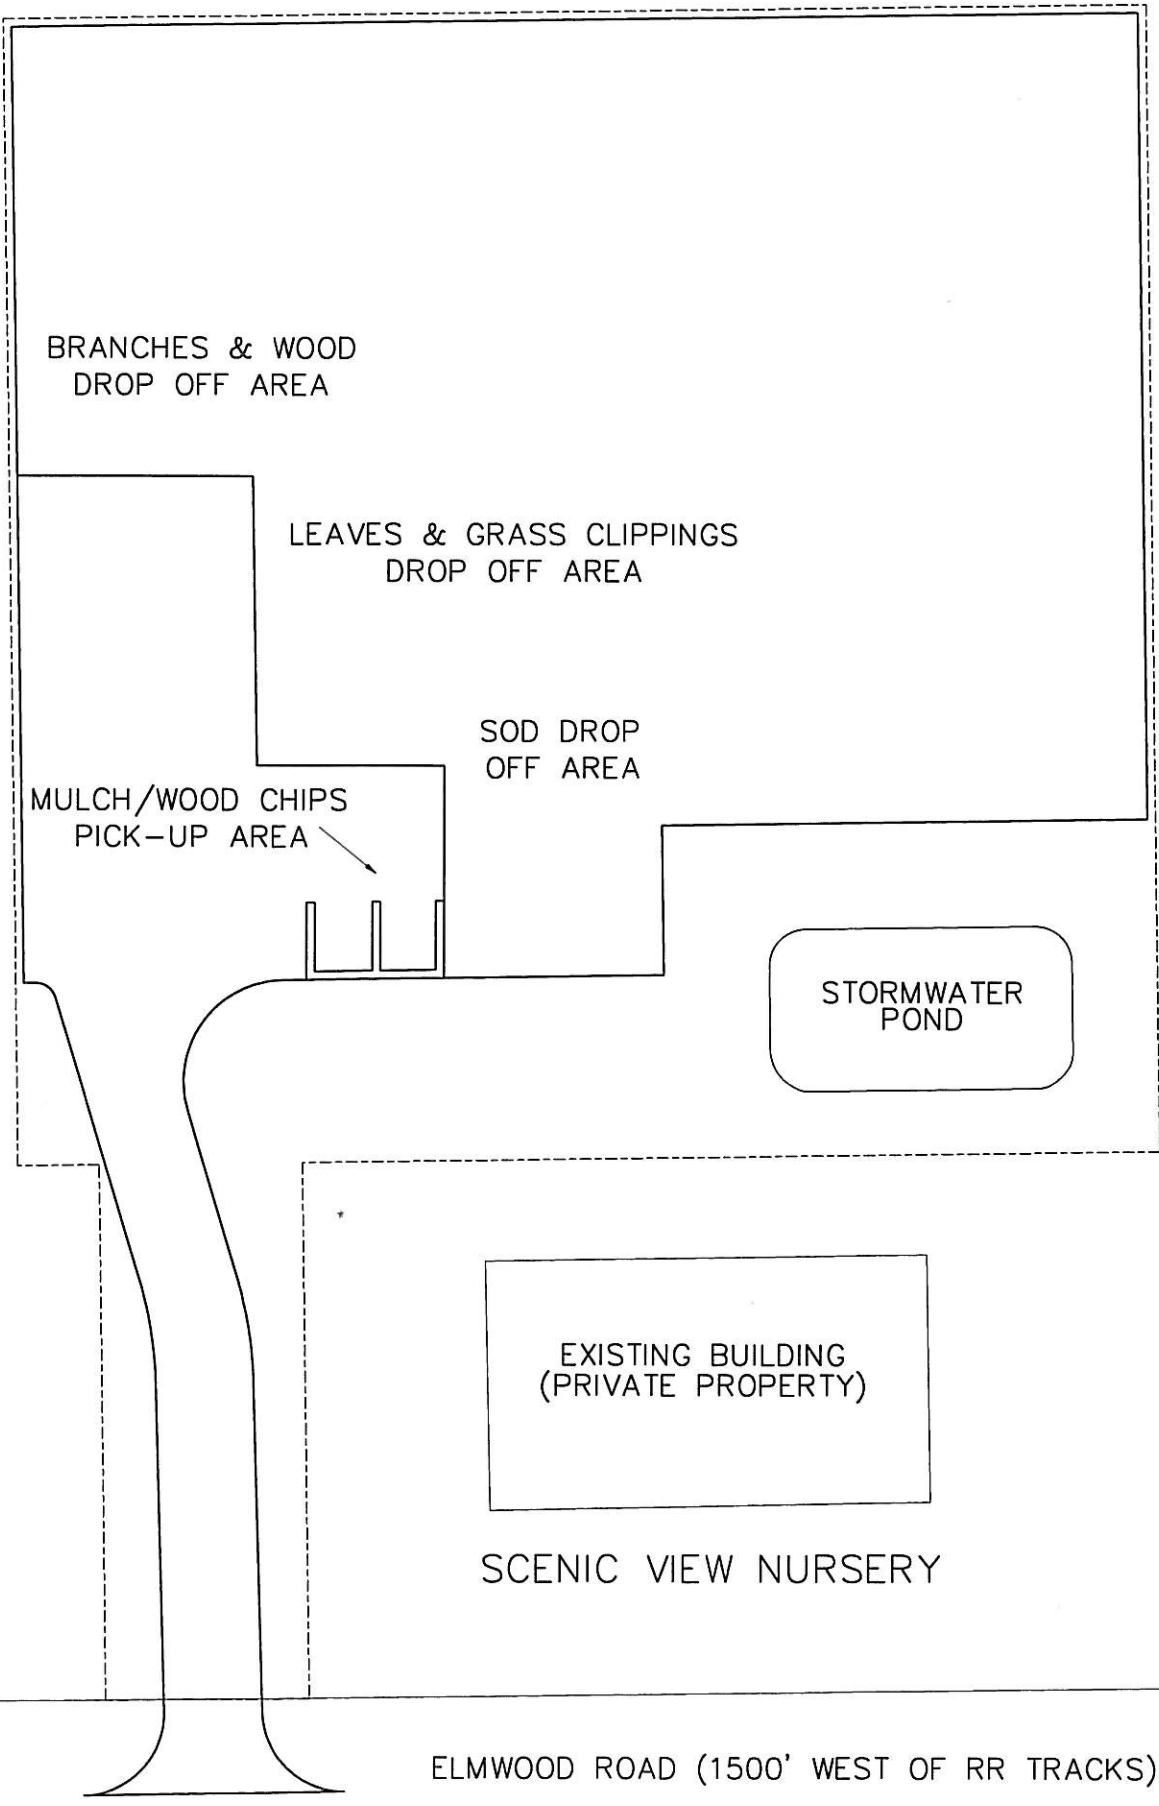

## YARDWASTE DROP OFF & PICK-UP GUIDELINES

- THIS SITE IS FOR THE USE OF SUAMICO RESIDENTS ONLY.
- NO COMMERCIAL DUMPING IS ALLOWED.
- SITE WILL BE OPEN DAILY DURING DAYLIGHT HOURS.
- PLEASE SEPARATE LEAVES & GRASS CLIPPINGS FROM WOOD/BRANCHES.
- DROP OFF MATERIALS AT THE DESIGNATED AREAS ONLY.
- MULCH & WOOD CHIPS WILL BE MADE AVAILABLE FOR RESIDENTS AT TIMES THROUGHOUT THE YEAR. THEY WILL BE LOCATED ON THE ASPHALT IMMEDIATELY EAST OF THE MAIN GATE AS INDICATED.

## ATTENTION

- THIS SITE IS NOT A DUMP. IT IS FOR YARDWASTE ONLY. NO TIRES, APPLIANCES, PET WASTE OR MATERIALS THAT ARE NOT CONSIDERED YARDWASTE ARE ALLOWED. VIOLATIONS OF THIS RULE WILL RESULT IN FINES TO THE INDIVIDUALS RESPONSIBLE AND COULD LEAD TO RESTRICTIONS IN HOURS OF OPERATION.
- THANK YOU FOR YOUR COOPERATION.

# SUAMICO YARDWASTE SITE

ELMWOOD ROAD (1500' WEST OF RR TRACKS)