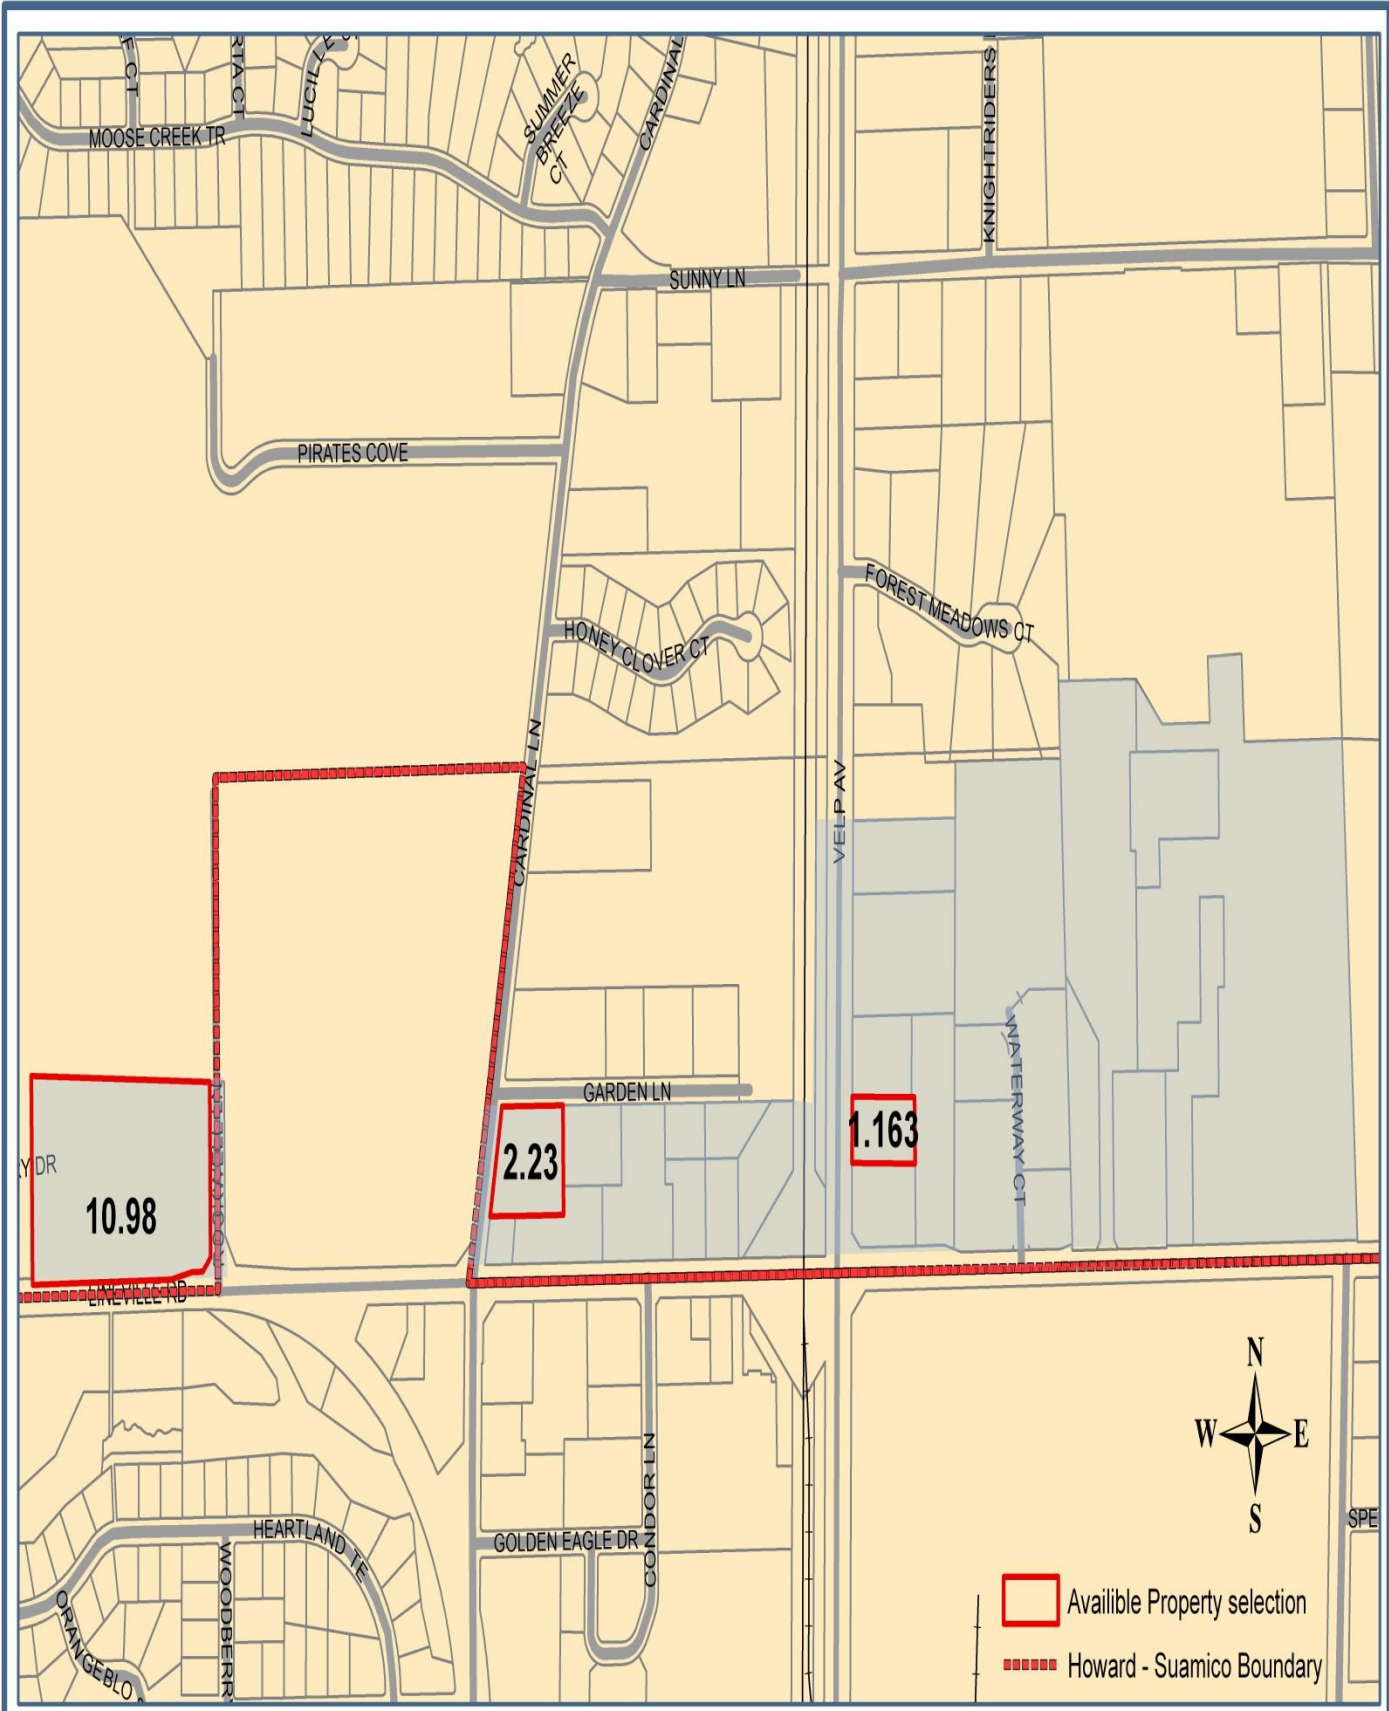

LINEVILLE ROAD COMMERCIAL CORRIDOR